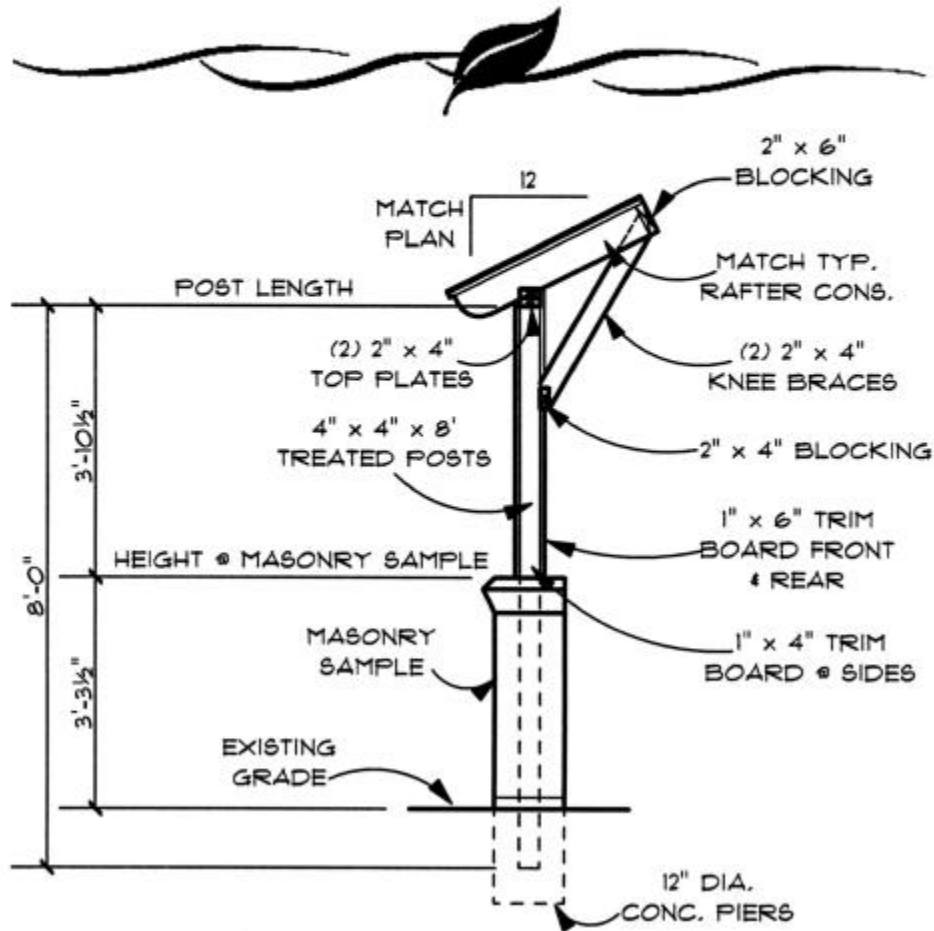

MONTSERAT

TYPICAL SAMPLE BOARD CONSTRUCTION

SCALE : 3/8" = 1'-0"

MONTSERRAT

TYPICAL SAMPLE BOARD CONSTRUCTION

SCALE : 3/8" = 1'-0"