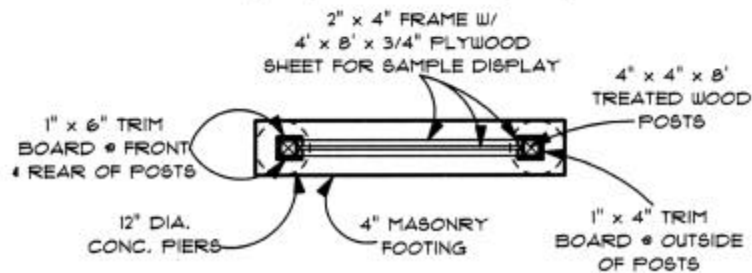

MONTSERAT

TYPICAL SAMPLE BOARD CONSTRUCTION

SCALE : 3/8" = 1'-0"

MONTSERRAT

TYPICAL SAMPLE BOARD CONSTRUCTION

SCALE : 3/8" = 1'-0"