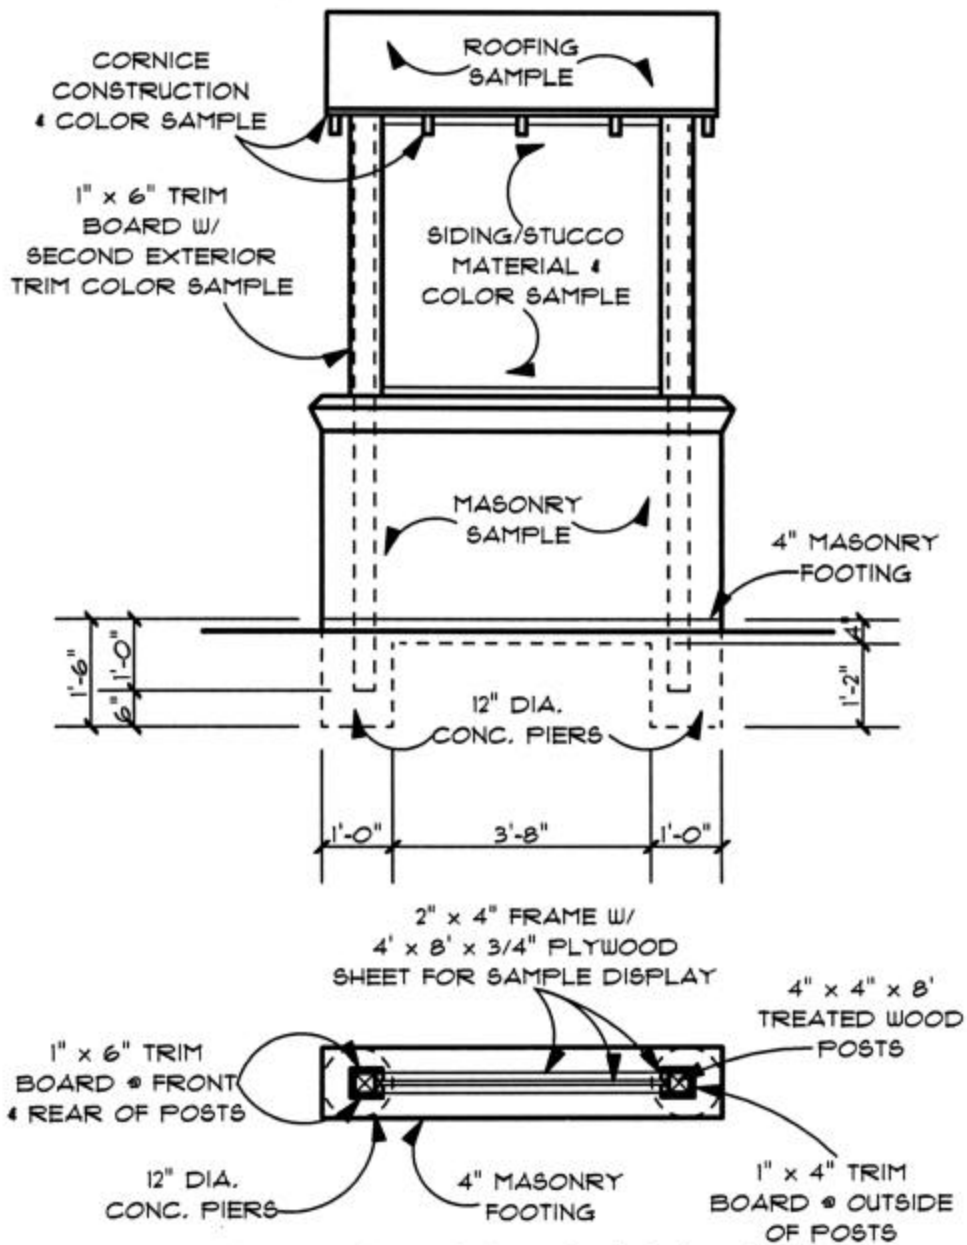

MONTSERAT

TYPICAL SAMPLE BOARD CONSTRUCTION

SCALE : 3/8" = 1'-0"

MONTSERRAT

TYPICAL SAMPLE BOARD CONSTRUCTION

SCALE : 3/8" = 1'-0"