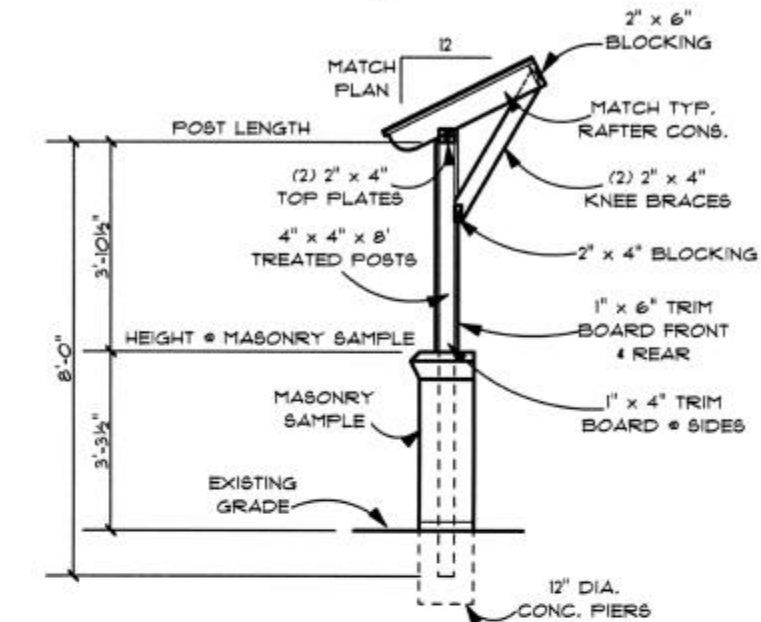

MONTSERAT

TYPICAL SAMPLE BOARD CONSTRUCTION

SCALE : 3/8" = 1'-0"

MONTSERRAT

TYPICAL SAMPLE BOARD CONSTRUCTION

SCALE : 3/8" = 1'-0"