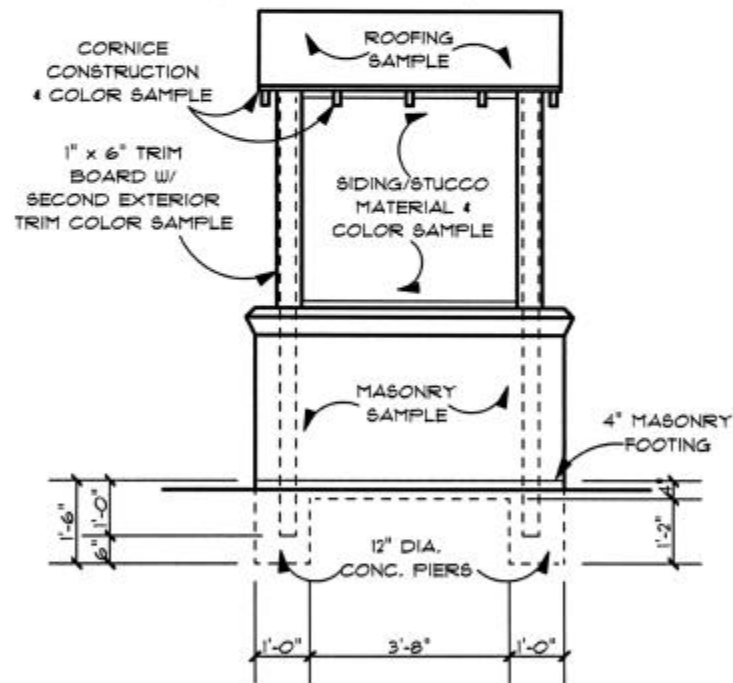

MONTSERAT

TYPICAL SAMPLE BOARD CONSTRUCTION

SCALE : 3/8" = 1'-0"

MONTSERRAT

TYPICAL SAMPLE BOARD CONSTRUCTION

SCALE : 3/8" = 1'-0"